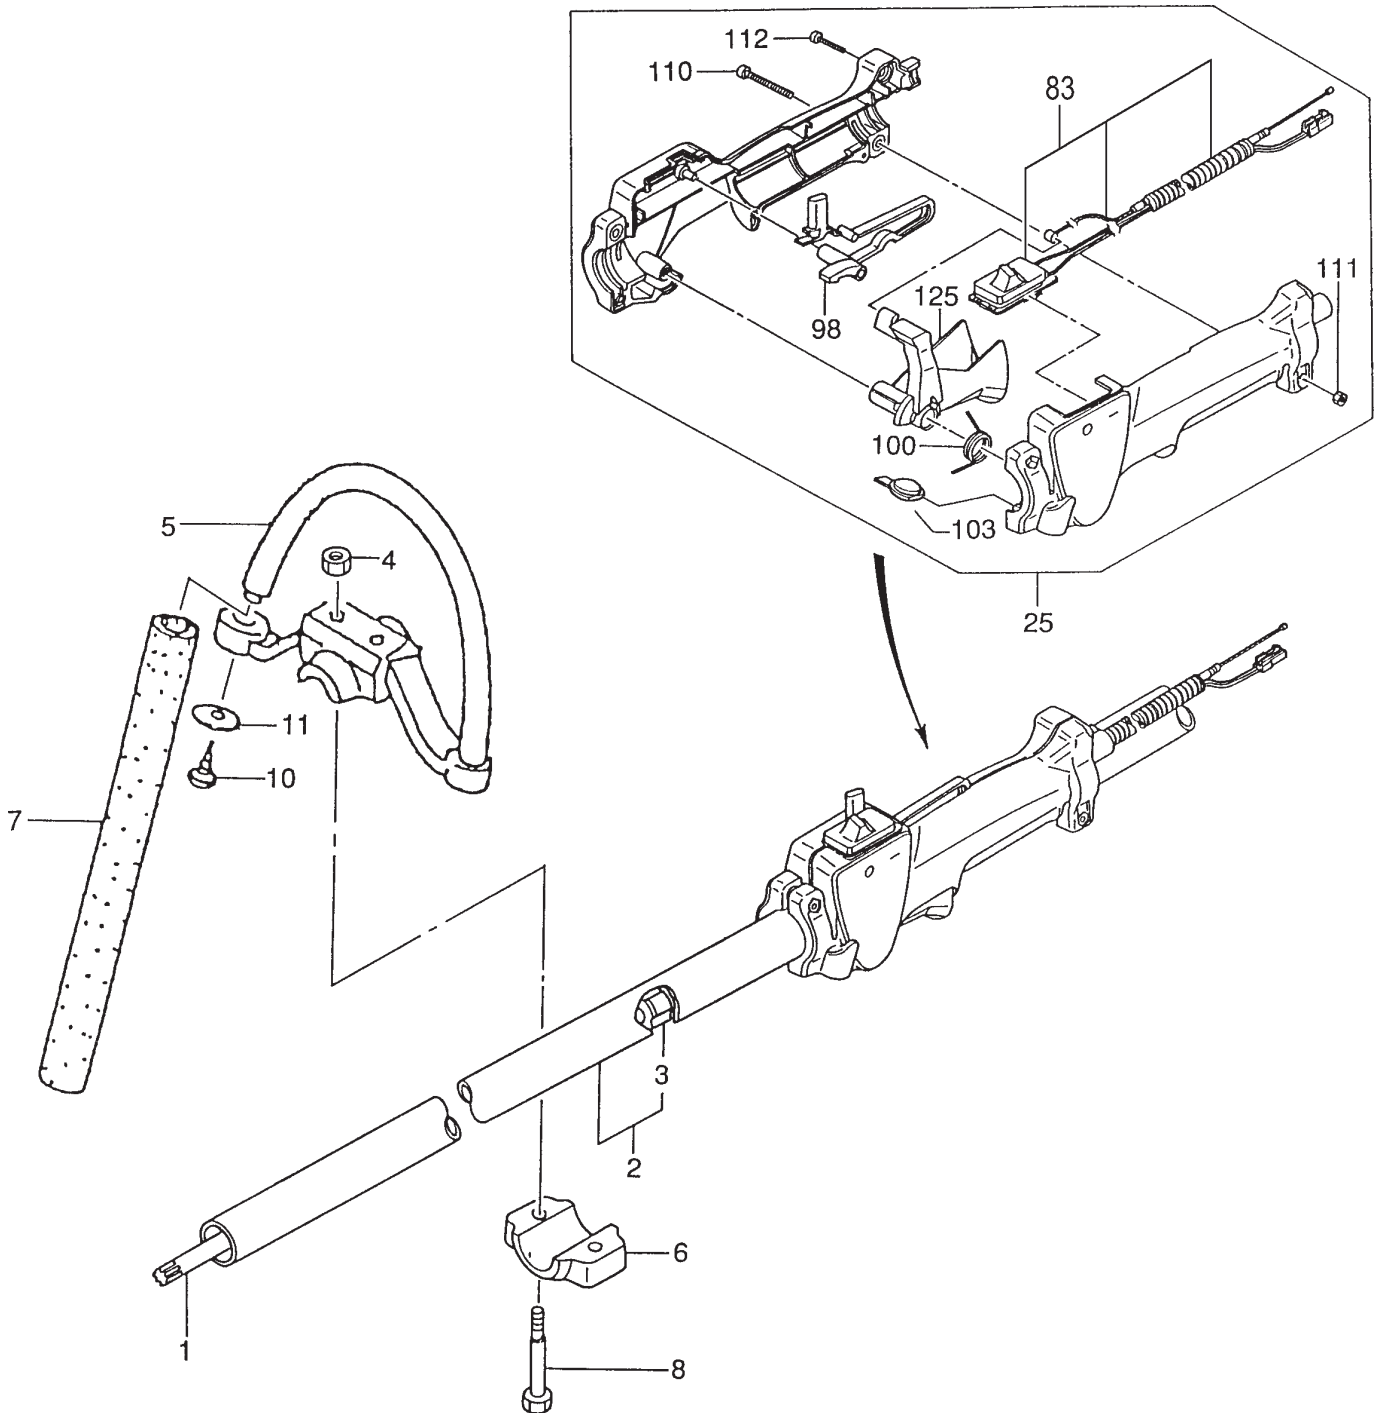

ITEM	PART NUMBER	DESCRIPTION	QTY	COMMENTS
4-1	0160750020	COVER,CYLINDER	1	
4-4	99463050164	BOLT,HEX,5X16,PS	2	
4-5	99051060653	BOLT,HEX,6x65	2	
4-6	99201060011	WASHER,6	2	
4-7	7060750080	MUFFLER	1	
4-8	7510725020	GASKET,MUFFLER	1	
4-10	7340725590	TAIL PIPE SET	1	
4-11	99436040081	SCREW,4X18WS	2	
4-13	7320725020	ARRESTER,SPARK	1	
4-16	1330750020	SHIELD,HEAT	1	
4-17	7380750020	COVER,MUFFLER	1	
4-24	99464040185	BOLT,HEX,4x18WS	2	
4-30	2570304520	PROTECTOR,SPARK PLUG	1	
4-31	35902103200	WASHER,CLUTCH,B	2	
4-32	29001620800	SHOE,CLUTCH	2	
4-33	3420630B200	SPRING,CLUTCH	1	
4-34	3480630A20	PLATE,CLUTCH	2	
4-35	3570075T200	BOLT,STEP	2	
4-36	99463050204	BOLT,HEX 5X20	3	
4-38	99205080030	WASHER,8	2	
4-39	99072045164	SCREW,TAPPING,4.5X16	1	

ITEM	PART NUMBER	DESCRIPTION	QTY	COMMENTS
5-0	7620304590	STARTER ASS'Y	1	
5-1	7720304580	BODY, STARTER	1	
5-2	7740304520	PULLEY, STARTER	1	
5-3	7790304520	SPRING, RECOIL	1	
5-4	7770304520	ARM, SWING	1	
5-5	8390304520	SCREW, SET	1	
5-6	7710304520	STAY, PULLEY	1	
5-7	7830304520	ROPE, STARTER	1	
5-8	7850304520	HANDLE, STARTER	1	
5-9	3153334020	NUT, SPECIAL 5MM	1	
5-22	7980304520	PULLEY, STARTER	1	
5-24	99464040185	BOLT, HEX, 4x18WS	2	

ITEM	PART NUMBER	DESCRIPTION	QTY	COMMENTS
7-1	2890307080	DRUM,CLUTCH	1	
7-3	99350012002	RING,STOP,C-12 EX	1	
7-5	5990098021	CUSHION,RUBBER	1	
7-6	99051050163	BOLT,HEX,5X16	1	
7-8	99461050254	BOLT,HEX HOLE,5X25S	1	
7-11	1120304580	CASE,FAN	1	
7-15	3600099620	PIPE HOLDER	1	
7-26	99201050061	WASHER,5	1	
7-27	3243735020	WASHER,GEAR CASE	1	
7-28	3610099020	FITTING,METAL	1	