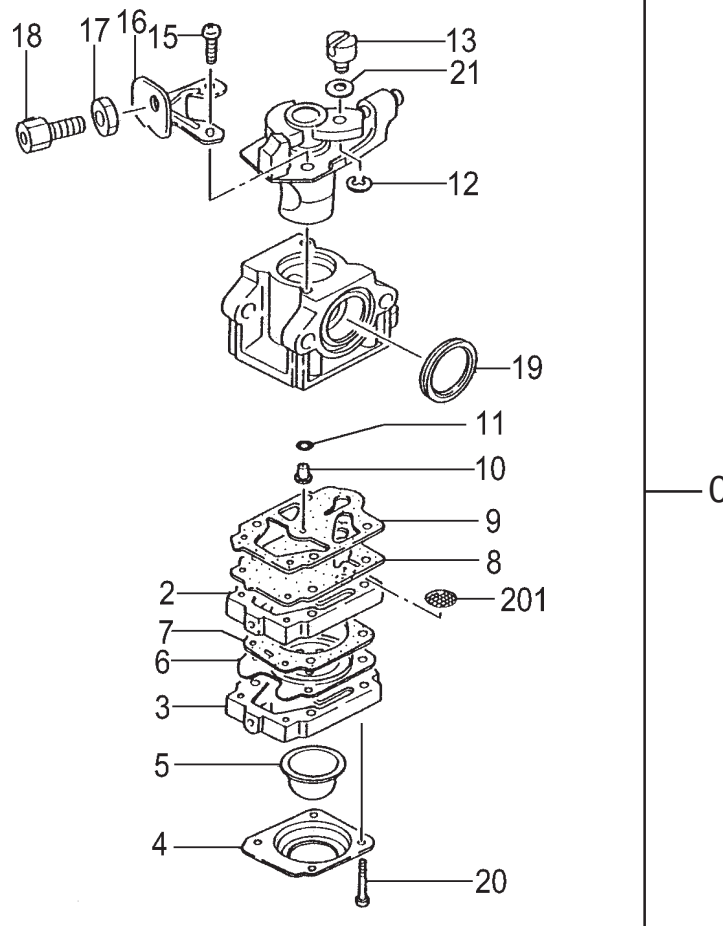

ITEM	PART NUMBER	DESCRIPTION	QTY	COMMENTS
6-0	4550304590	CARBURETOR SET	1	Includes gasket
6.2	5752515380	BODY,PUMP	1	
6-3	4422515180	PUMP,PRIMING	1	
6-4	4762515120	COVER,DIAPHRAGM	1	
6-5	44725108200	BULB,PRIMING	1	
6-6	~ ~ ~	DIAPHRAGM,METERING	1	Included in Carb Kit #650.25124.90
6-7	~ ~ ~	GASKET,DIAPHRAGM	1	(items not available individually)
6-8	~ ~ ~	DIAPHRAGM,PUMP	1	
6-9	~ ~ ~	GASKET,PUMP	1	
6-10	5992001W38	JET,MAIN LONG #38	1	
6-11	55025100200	O-RING	1	
6-12	48925100200	RING,STOP	1	
6-13	53925120200	SWIVEL	1	
6-15	51425100200	SCREW,THROTTLE SET	2	
6-16	54425164200	STAY,ADJUST,CABLE	1	
6-17	99101060013	NUT,6	1	
6-18	61425137200	ADJUSTER,CABLE	1	
6-19	4310634C200	GASKET,CLEANER	1	
6-20	5482515120	SCREW,SET	4	
6-21	5492516520	WASHER,THRUST	1	
6-201	57825007200	SCREEN,INLET	1