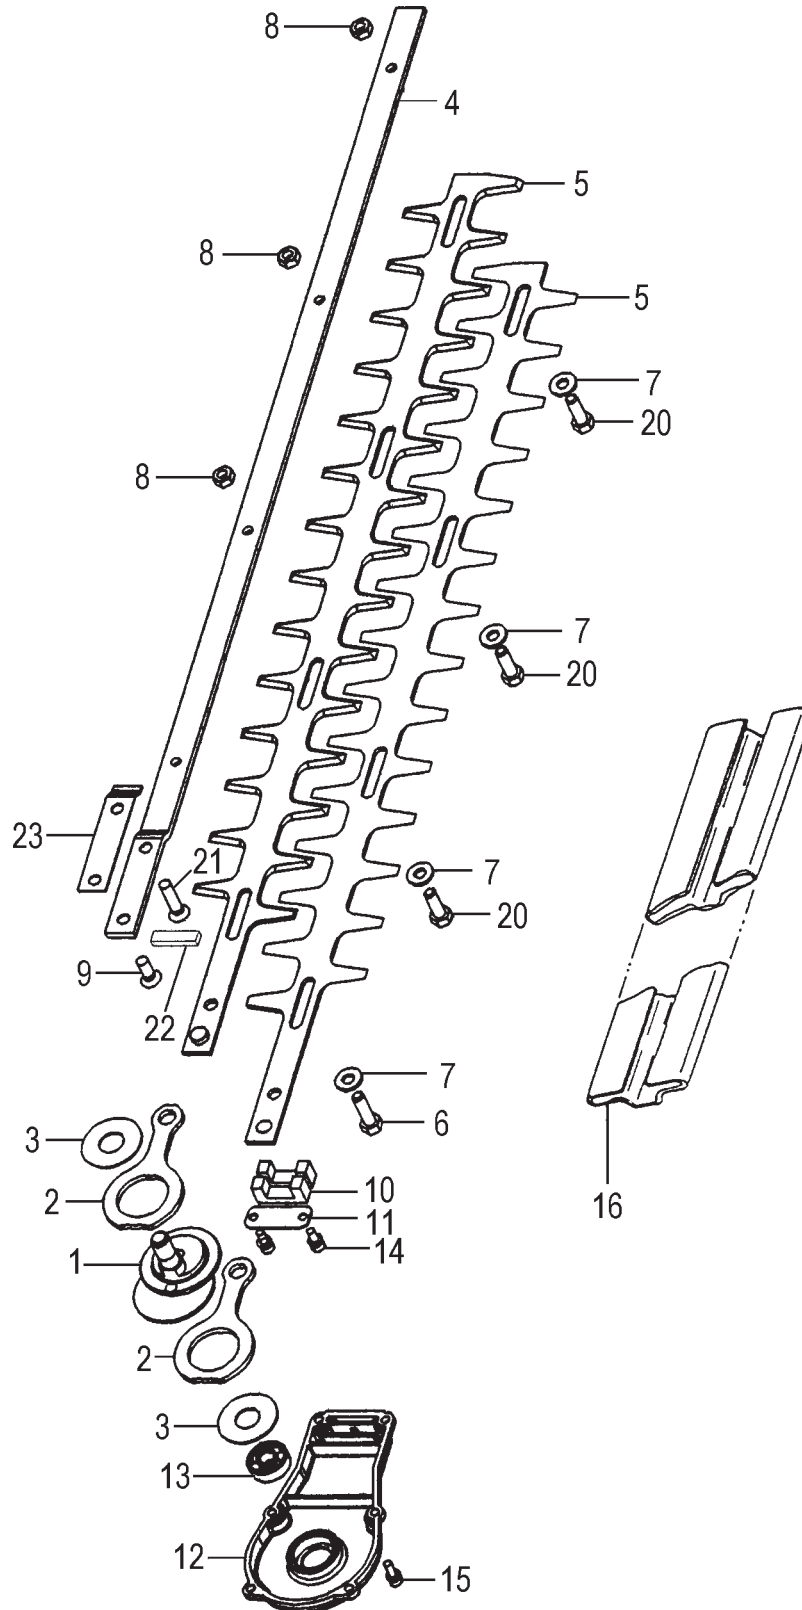

ITEM	PART NUMBER	DESCRIPTION	QTY	COMMENTS
9-1	3003228721	CASE,GEAR,A,24mm	1	
9-3	99961690101	BEARING,BALL,#6901ZZ	2	
9-4	99352012002	RING,STOP,S12,OUTER	1	
9-5	99351024002	RING,STOP,C-24,IN	1	
9-6	99961608013	BEARING,BALL,#608Z	1	
9-7	99351022002	RING,STOP,C22,IN	1	
9-8	30032250801	FITTING,GREASE	3	
9-11	99051050103	BOLT,HEX.HOLE,5X10	1	
9-12	99461050254	BOLT,HEX HOLE,5X25S	1	
9-13	99053060125	SCREW,HEX HOLE 6X12	2	
9-14	87132600200	WASHER,SPECIAL,B	2	
9-15	3013228620	CASE,GEAR B	1	
9-16	99961600014	BEARING,BALL,#6000DD	1	
9-17	99351026002	RING,STOP,IN,C-26	1	
9-19	99355060000	RING,STOP,E6	1	
9-20	3273228020	COVER,GEAR CASE A	1	
9-22	99051040085	BOLT,HEX,4x8	2	
9-23	99961608013	BEARING,BALL,#608Z	1	
9-24	99351022002	RING,STOP,C22,IN	1	
9-26	2103228620	HANDLE	1	
9-29	99053060153	BOLT,HEX,6X15	2	
9-30	0883228720	SEAL,D	1	
9-35	3023228602	GEAR & PINION SET	1	
9-36	5123228680	KNOB,HANDLE,A	1	
9-41	99023060141	BOLT,PLUS,6X14	1	
9-42	99187060001	NUT	2	
9-43	4623228620	PLATE,SUPPORT	1	
9-44	0863228620	SEAL,GREASE,B	1	
9-45	99201060011	WASHER,6	2