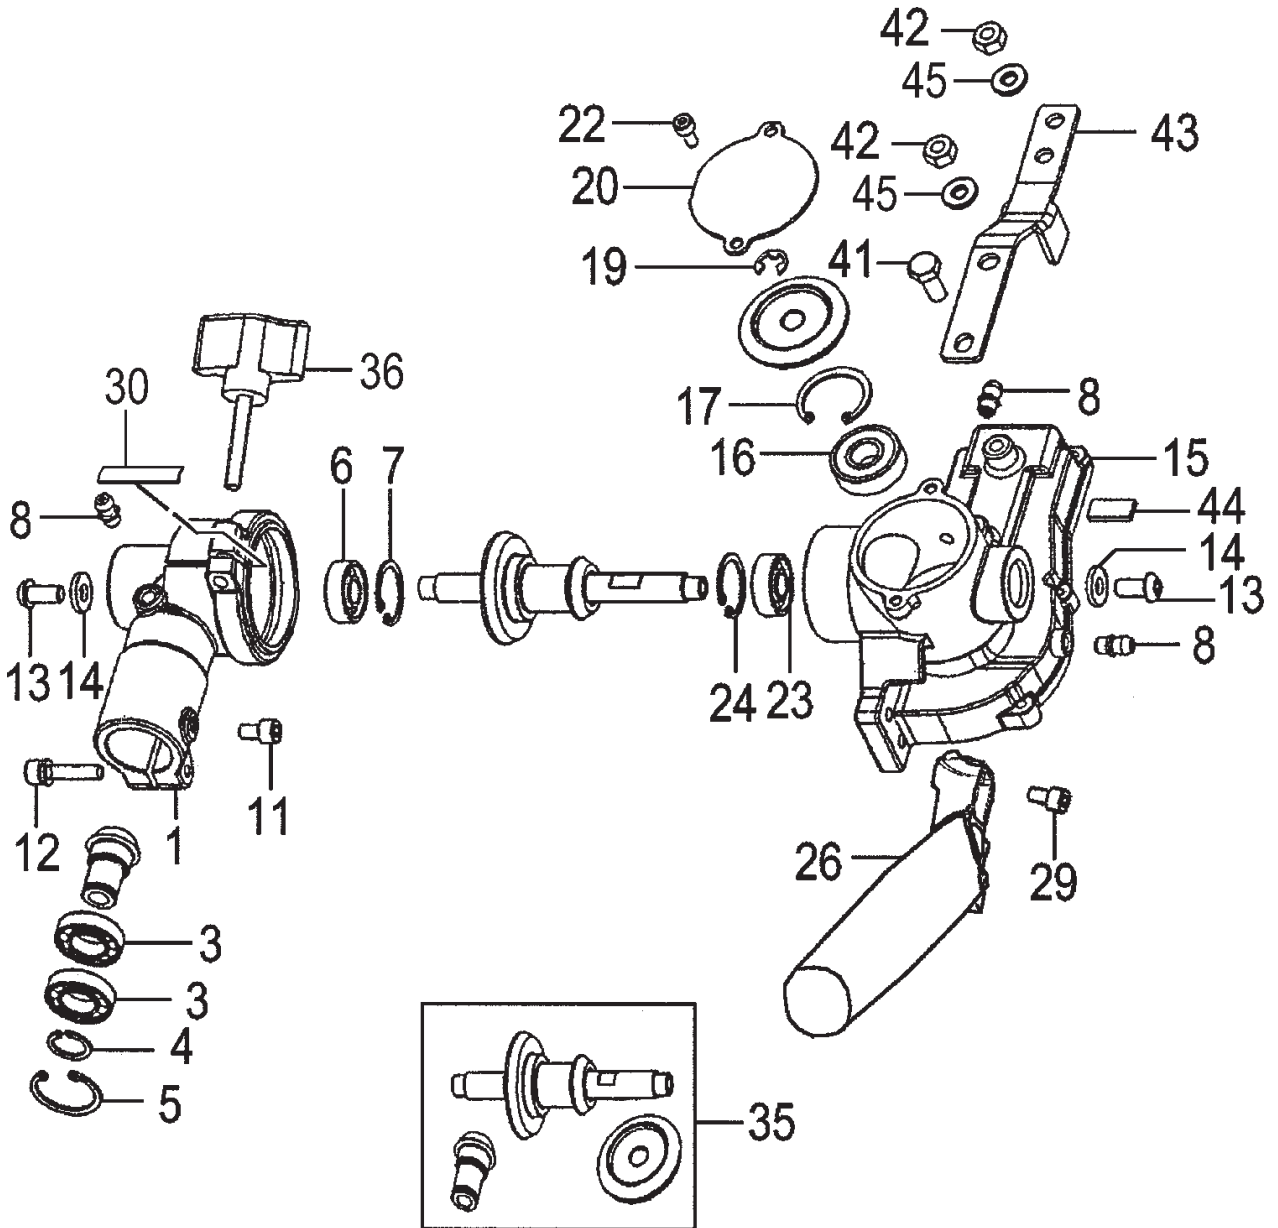

ITEM	PART NUMBER	DESCRIPTION	QTY	COMMENTS
5-0	7620304590	STARTER ASS'Y	1	
5-1	7720304580	BODY, STARTER	1	
5-2	7740304520	PULLEY, STARTER	1	
5-3	7790304520	SPRING, RECOIL	1	
5-4	7770304520	ARM, SWING	1	
5-5	8390304520	SCREW, SET	1	
5-6	7710304520	STAY, PULLEY	1	
5-7	7830304520	ROPE, STARTER	1	
5-8	7850304520	HANDLE, STARTER	1	
5-9	3153334020	NUT, SPECIAL 5MM	1	
5-22	7980304520	PULLEY, STARTER	1	
5-24	99464040185	BOLT, HEX, 4x18WS	2	

ITEM	PART NUMBER	DESCRIPTION	QTY	COMMENTS
7-1	2890307080	DRUM,CLUTCH	1	
7-3	99350012002	RING,STOP,C-12 EX	1	
7-5	5990098021	CUSHION,RUBBER	1	
7-6	99051050163	BOLT,HEX,5X16	1	
7-8	99461050254	BOLT,HEX HOLE,5X25S	1	
7-11	1120304580	CASE,FAN	1	
7-15	3600099620	PIPE HOLDER	1	
7-26	99201050061	WASHER,5	1	
7-27	3243735020	WASHER,GEAR CASE	1	
7-28	3610099020	FITTING,METAL	1	

ITEM	PART NUMBER	DESCRIPTION	QTY	COMMENTS
8-1	3433761820	SHAFT,DRIVE	1	
8-2	3413762382	PIPE,DRIVE SHAFT	1	
8-3	3473730090	BUSHING ASSY	5	
8-4	99101060041	NUT,6	2	
8-5	5003728620	HANDLE	1	
8-6	50637300200	BRACKET,HANDLE,A	1	
8-7	5033738E20	GRIP,HANDLE	1	
8-8	99423060432	BOLT,6X43	2	
8-10	99311052012	SCREW,TAPPING 5X20	1	
8-11	36832350200	WASHER,BRAKE SHAFT	1	
8-25	8703840290	LEVER,THROTTLE ASS'Y	1	
8-83	8853840080	WIRE,THROTTLE W/SWITCH	1	
8-98	2533840020	LEVER,SAFETY	1	
8-100	8323840020	SPRING,RETURN	1	
8-103	3223840020	GROMMET	1	
8-110	99431050203	SCREW 5X20	2	
8-111	99101050043	NUT,5	2	
8-112	9934604020	SCREW,4X20	4	
8-125	8803840020	LEVER,THROTTLE	1	