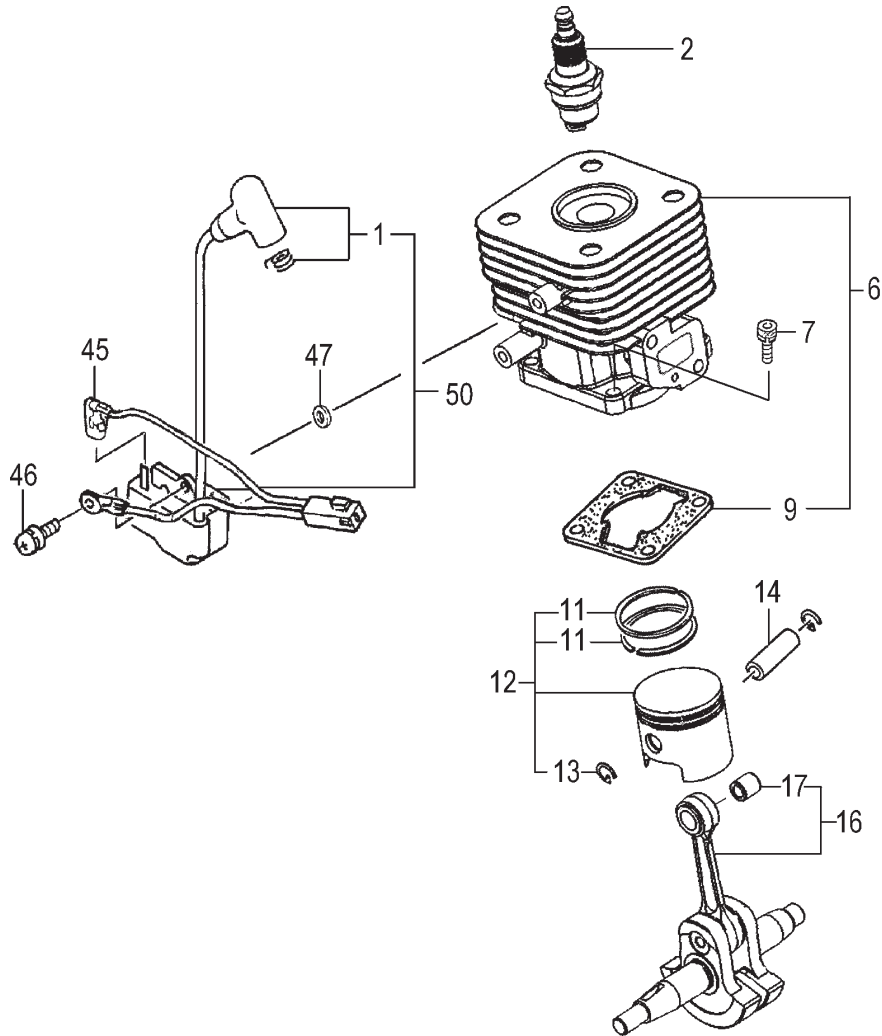

ITEM	PART NUMBER	DESCRIPTION	QTY	COMMENTS
1-1	1570168090	CAP, SPARK PLUG ASS'Y	1	
1-2	01802233200	PLUG, SPARK	1	
1-6	0010760090	CYLINDER SET	1	Includes gasket
1-7	99461050184	BOLT, HEX, 5X18, S	4	
1-9	0170735020	GASKET, CYLINDER	1	
1-11	04101601200	RING, PISTON	2	
1-12	0300750090	PISTON SET	1	Includes rings and circlips
1-13	03901620200	CIRCLIP, PISTON PIN	2	
1-14	0370704520	PIN, PISTON	1	
1-16	0460735082	CRANKSHAFT	1	
1-17	99962081225	BEARING, NEEDLE, F-810	1	
1-45	1910168090	WIRE, LEAD ASS'Y	1	
1-46	99464040184	BOLT, HEX, 4X18WS	2	
1-47	1820186A201	WASHER, SPECIAL	2	
1-50	1672101290	COIL, IGNITION	1	

ITEM	PART NUMBER	DESCRIPTION	QTY	COMMENTS
2-19	33000200230	SHIM,12.2X19X.20	1	Includes bearings, seals and gasket
2-19	33000200240	SHIM,12.2X19X.30	1	
2-31	0720304592	CRANKCASE ASSY	1	
2-32	99966122206	SEAL,OIL,#TC12227	2	
2-33	99961600115	BEARING,BALL,6001 C3	2	
2-34	0900735022	GASKET,CRANKCASE	1	
2-36	99461050164	BOLT,HEX,5X16,S	4	
2-51	1552101281	FLYWHEEL	1	
2-52	99201080011	WASHER,8	1	
2-54	99101080011	NUT,8	1	

ITEM	PART NUMBER	DESCRIPTION	QTY	COMMENTS
5-0	7620304590	STARTER ASS'Y	1	
5-1	7720304580	BODY, STARTER	1	
5-2	7740304520	PULLEY, STARTER	1	
5-3	7790304520	SPRING, RECOIL	1	
5-4	7770304520	ARM, SWING	1	
5-5	8390304520	SCREW, SET	1	
5-6	7710304520	STAY, PULLEY	1	
5-7	7830304520	ROPE, STARTER	1	
5-8	7850304520	HANDLE, STARTER	1	
5-9	3153334020	NUT, SPECIAL 5MM	1	
5-22	7980304520	PULLEY, STARTER	1	
5-24	99464040185	BOLT, HEX, 4x18WS	2	

ITEM	PART NUMBER	DESCRIPTION	QTY	COMMENTS
7-1	2890307080	DRUM,CLUTCH	1	
7-3	99350012002	RING,STOP,C-12 EX	1	
7-5	5990098021	CUSHION,RUBBER	1	
7-6	99051050163	BOLT,HEX,5X16	1	
7-8	99461050254	BOLT,HEX HOLE,5X25S	1	
7-11	1120304580	CASE,FAN	1	
7-15	3600099620	PIPE HOLDER	1	
7-26	99201050061	WASHER,5	1	
7-27	3243735020	WASHER,GEAR CASE	1	
7-28	3610099020	FITTING,METAL	1	