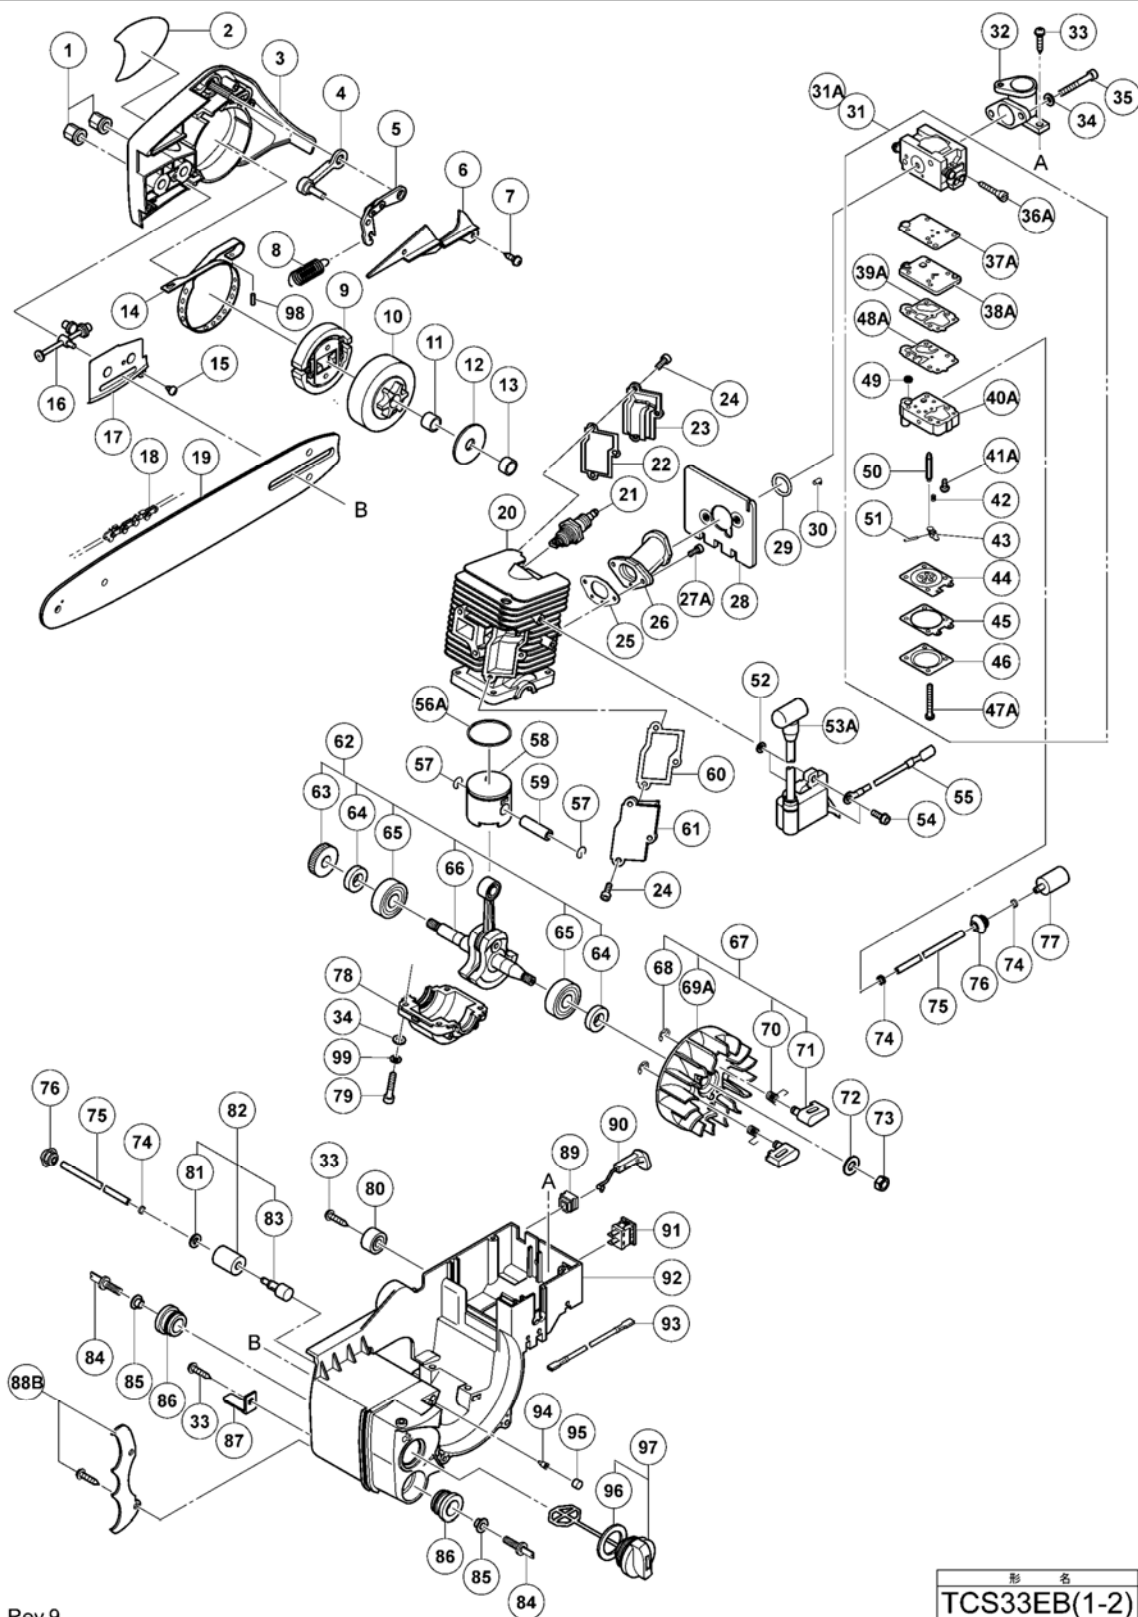

ENGINE TOOL PARTS LIST

ENGINE CHAIN SAW
Model TCS 33EB (TANAKA BRAND)

2010 • 06 • 29
(E2)

PARTS

TCS33EB

ITEM NO.	CODE NO.	DESCRIPTION	NO. USED	REMARKS
1	6685416	CHAIN BAR CLAMP NUT	2	
*2	6696331	NAME PLATE	1	
*2	6696332	NAME PLATE	1	FOR USA.CAN.KOR
3	6685406	SIDE COVER SUB	1	
4	6685387	BRAKE SUPPORT	1	
5	6685388	BRAKE LINK	1	
6	6685392	BRAKE LINK COVER	1	
7	305812	TAPPING SCREW (W/FLANGE) D4X16 (BLACK)	7	
8	6685389	BRAKE SPRING	1	
9	6685362	CLUTCH	1	
10	6685403	CLUTCH HOUSING	1	
11	6685361	NEEDLE BEARING (D)	1	
12	6685414	CLUTCH WASHER	1	
13	6685360	CRANK SHAFT COLLAR	1	
14	6685390	BRAKE BAND	1	
15	6685415	TAPPING SCREW D3X8	2	
16	6685393	CHAIN PULLER	1	
17	6685394	GUIDE PLATE	1	
*18	6685170	SAW CHAIN (3/8X12") 91VG-45E	1	
*18	6685171	SAW CHAIN (3/8X14") 91VG-52E	1	
*18	6696330	SAW CHAIN (3/8X16") 91VG-57E	1	
*19	6685259	BAR 12 INCH	1	
*19	6685261	BAR 14 INCH	1	
*19	6685395	BAR 16 INCH	1	
*19	6685159	BAR 12 INCH 3/8 SPROCKET	1	
*19	6685160	BAR 14 INCH 3/8 SPROCKET	1	
*20	6685405	CYLINDER (B)	1	
*20	6685404	CYLINDER (A)	1	FOR EUROPE.USA.CAN
*21	6685086	SPARK PLUG BPMR6A	1	EXCEPT FOR USA. CAN
*21	6685085	SPARK PLUG BPM6A	1	EXCEPT FOR EUROPE.AUS
22	6685317	COVER PACKING (B)	1	FOR EUROPE.USA.CAN
23	6685315	SCAVENGING COVER (B)	1	FOR EUROPE.USA.CAN
24	6696315	SEAL LOCK HEX. SOCKET HD. BOLT M4X8	6	FOR EUROPE.USA.CAN
25	6685318	INTAKE PACKING	1	
26	6685319	INTAKE	1	
27A	6696860	SEAL LOCK HEX. SOCKET HD. BOLT M4X10	2	
28	6685322	CARBURETOR INSULATOR	1	
29	6696316	O-RING	1	
30	6685321	PULSE GUIDE	1	
*31	6685435	CARBURETOR ASS'Y (B) WLB-1A	1	INCLUD.36-51
31A	6685437	CARBURETOR (C) WLB-3	1	INCLUD.36-51 FOR EUROPE.USA.CAN
32	6685323	CLEANER SUPPORT	1	
33	302089	TAPPING SCREW (W/FLANGE) D5X20 (BLACK)	12	
34	6685408	WASHER 5	9	
35	6696317	HEX. SOCKET HD. BOLT M5X45	2	
36A	6696318	IDLE ADJUSTING SCREW	1	
37A	6696319	PASSAGE GASKET	1	
38A	6696320	PASSAGE PLATE	1	
39A	6684692	PUMP GASKET	1	
40A	6696322	PUMP BODY	1	
41A	6691305	HINGE PIN SET SCREW	1	
42	6696323	METEALING LEVER SPRING	1	
43	6685217	CONTROL LEVER	1	
44	6684690	METERING DIAPHRAGM COMP.	1	
45	6685220	DIAPHRAGM PACKING	1	
46	6685222	DIAPHRAGM COVER	1	
47A	6684699	SET SCREW	4	
48A	6684693	PUMP DIAPHRAGM	1	
49	6684700	INLET SCREEN	1	
50	6685215	NEEDLE VALVE	1	