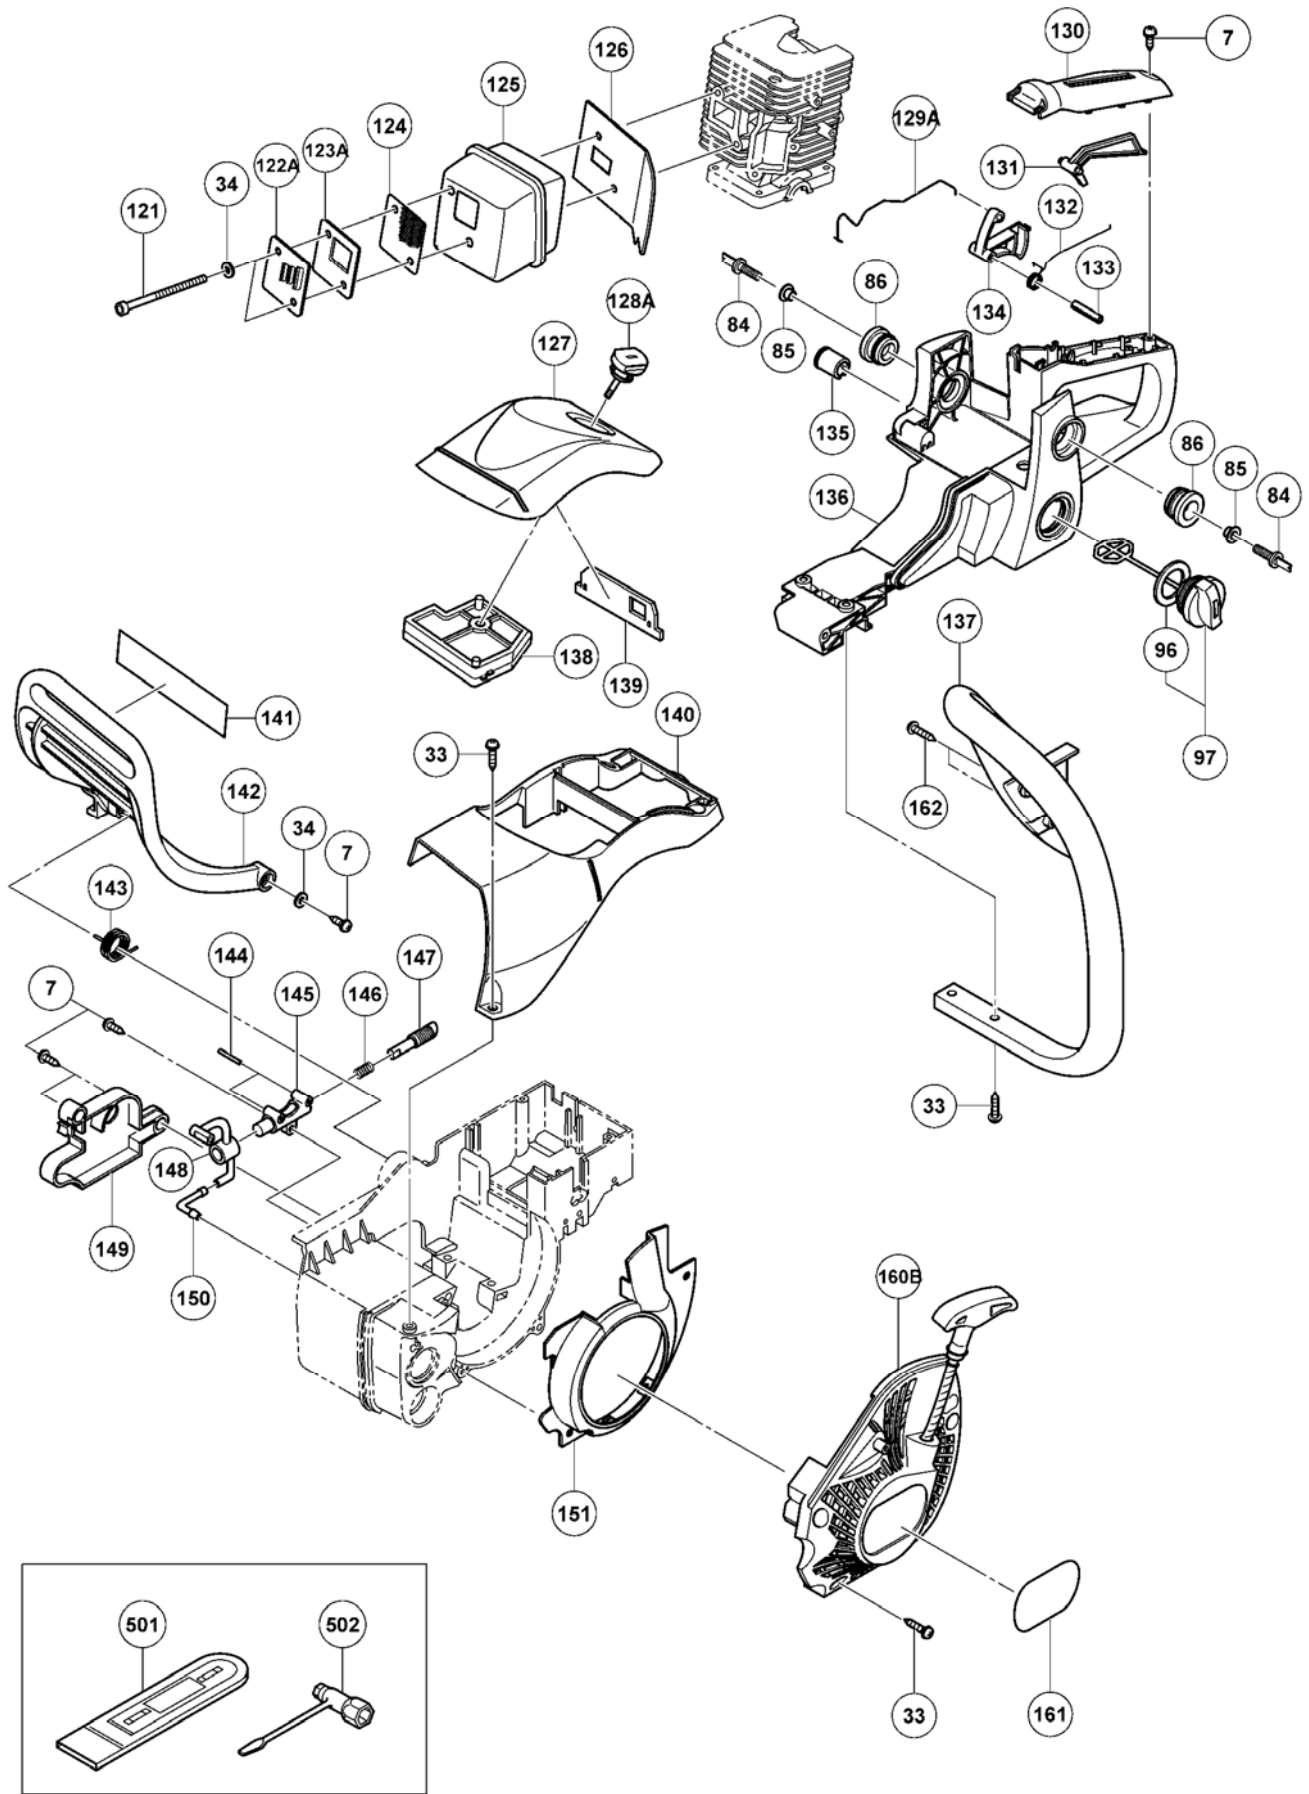

ENGINE TOOL PARTS LIST

ENGINE CHAIN SAW
Model TCS 33EB (TANAKA BRAND)

2010 • 06 • 29
(E2)

PARTS

TCS33EB

ITEM NO.	CODE NO.	DESCRIPTION	NO. USED	REMARKS
1	6685416	CHAIN BAR CLAMP NUT	2	
*2	6696331	NAME PLATE	1	
*2	6696332	NAME PLATE	1	FOR USA.CAN.KOR
3	6685406	SIDE COVER SUB	1	
4	6685387	BRAKE SUPPORT	1	
5	6685388	BRAKE LINK	1	
6	6685392	BRAKE LINK COVER	1	
7	305812	TAPPING SCREW (W/FLANGE) D4X16 (BLACK)	7	
8	6685389	BRAKE SPRING	1	
9	6685362	CLUTCH	1	
10	6685403	CLUTCH HOUSING	1	
11	6685361	NEEDLE BEARING (D)	1	
12	6685414	CLUTCH WASHER	1	
13	6685360	CRANK SHAFT COLLAR	1	
14	6685390	BRAKE BAND	1	
15	6685415	TAPPING SCREW D3X8	2	
16	6685393	CHAIN PULLER	1	
17	6685394	GUIDE PLATE	1	
*18	6685170	SAW CHAIN (3/8X12") 91VG-45E	1	
*18	6685171	SAW CHAIN (3/8X14") 91VG-52E	1	
*18	6696330	SAW CHAIN (3/8X16") 91VG-57E	1	
*19	6685259	BAR 12 INCH	1	
*19	6685261	BAR 14 INCH	1	
*19	6685395	BAR 16 INCH	1	
*19	6685159	BAR 12 INCH 3/8 SPROCKET	1	
*19	6685160	BAR 14 INCH 3/8 SPROCKET	1	
*20	6685405	CYLINDER (B)	1	
*20	6685404	CYLINDER (A)	1	FOR EUROPE.USA.CAN
*21	6685086	SPARK PLUG BPMR6A	1	EXCEPT FOR USA. CAN
*21	6685085	SPARK PLUG BPM6A	1	EXCEPT FOR EUROPE.AUS
22	6685317	COVER PACKING (B)	1	FOR EUROPE.USA.CAN
23	6685315	SCAVENGING COVER (B)	1	FOR EUROPE.USA.CAN
24	6696315	SEAL LOCK HEX. SOCKET HD. BOLT M4X8	6	FOR EUROPE.USA.CAN
25	6685318	INTAKE PACKING	1	
26	6685319	INTAKE	1	
27A	6696860	SEAL LOCK HEX. SOCKET HD. BOLT M4X10	2	
28	6685322	CARBURETOR INSULATOR	1	
29	6696316	O-RING	1	
30	6685321	PULSE GUIDE	1	
*31	6685435	CARBURETOR ASS'Y (B) WLB-1A	1	INCLUD.36-51
31A	6685437	CARBURETOR (C) WLB-3	1	INCLUD.36-51 FOR EUROPE.USA.CAN
32	6685323	CLEANER SUPPORT	1	
33	302089	TAPPING SCREW (W/FLANGE) D5X20 (BLACK)	12	
34	6685408	WASHER 5	9	
35	6696317	HEX. SOCKET HD. BOLT M5X45	2	
36A	6696318	IDLE ADJUSTING SCREW	1	
37A	6696319	PASSAGE GASKET	1	
38A	6696320	PASSAGE PLATE	1	
39A	6684692	PUMP GASKET	1	
40A	6696322	PUMP BODY	1	
41A	6691305	HINGE PIN SET SCREW	1	
42	6696323	METEALING LEVER SPRING	1	
43	6685217	CONTROL LEVER	1	
44	6684690	METERING DIAPHRAGM COMP.	1	
45	6685220	DIAPHRAGM PACKING	1	
46	6685222	DIAPHRAGM COVER	1	
47A	6684699	SET SCREW	4	
48A	6684693	PUMP DIAPHRAGM	1	
49	6684700	INLET SCREEN	1	
50	6685215	NEEDLE VALVE	1	